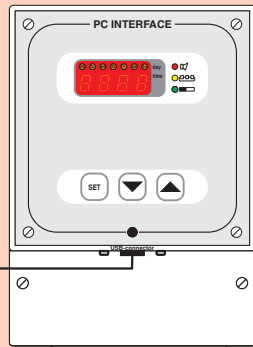

DAS SYSTEM

OFFICE OR LIVING

Laptop or PC

Alfanet PC-interface USB

USB cable

Supply 230Vac
2-wire (L/N)

CONTROL ROOM

Smartline

T2: SM811
2-wire shielded
T1: SM811
2-wire shielded
IN1: contact input
2-wire shielded
Supply 230Vac
3-wire (L/N/PE)
Pump out 230Vac
3-wire (L/N/PE)

RS485
3-wire shielded

RS485+Supply
4-wire shielded

Supply 230Vac
3-wire (L/N/PE)

L1: analog input
3-wire shielded
T3: SM811
2-wire shielded

POOL / OUTSIDE

Collector sensor
Pool sensor
Level detector
SunDisc Pump

Remote display

Light sensor
Converter Pyranometer
Outside sensor

Slimline

T2: SM811
2-wire shielded
T1: SM811
2-wire shielded
Supply 230Vac
3-wire (L/N/PE)
Pump out 230Vac
3-wire (L/N/PE)
RS485+Supply
4-wire shielded