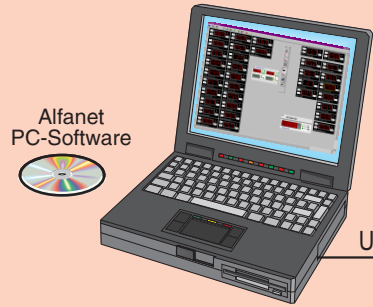

DAS SYSTEM

OFFICE OR LIVING

Laptop or PC

Alfanet PC-interface USB

USB cable

Supply 230Vac
2-wire (L/N)

CONTROL ROOM

Smartline

T2: SM811
2-wire shielded
T1: SM811
2-wire shielded
IN1: contact input
2-wire shielded
Supply 230Vac
3-wire (L/N/PE)
Pump out 230Vac
3-wire (L/N/PE)

RS485
3-wire shielded

RS485+Supply
4-wire shielded

Supply 230Vac
3-wire (L/N/PE)