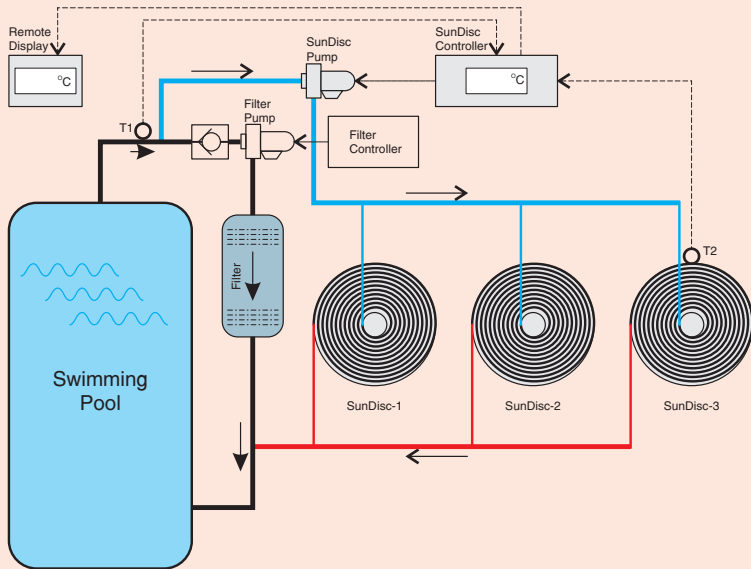

T2: SM811
2-wire shielded
T1: SM811
2-wire shielded
IN1: contact input
2-wire shielded
Supply 230Vac
3-wire (L/N/PE)
Pump out 230Vac
3-wire (L/N/PE)

RS485
3-wire shielded

RS485+Supply
4-wire shielded

Supply 230Vac
3-wire (L/N/PE)

L1: analog input
3-wire shielded
T3: SM811
2-wire shielded

POOL / OUTSIDE

Collector sensor
Pool sensor
Level detector
SunDisc Pump

Remote display

Light sensor
Converter Pyranometer
Outside sensor

Slimline

T2: SM811
2-wire shielded
T1: SM811
2-wire shielded
Supply 230Vac
3-wire (L/N/PE)
Pump out 230Vac
3-wire (L/N/PE)
RS485+Supply
4-wire shielded

Collector sensor
Pool sensor
SunDisc Pump

Remote display

SunDisc Solar System